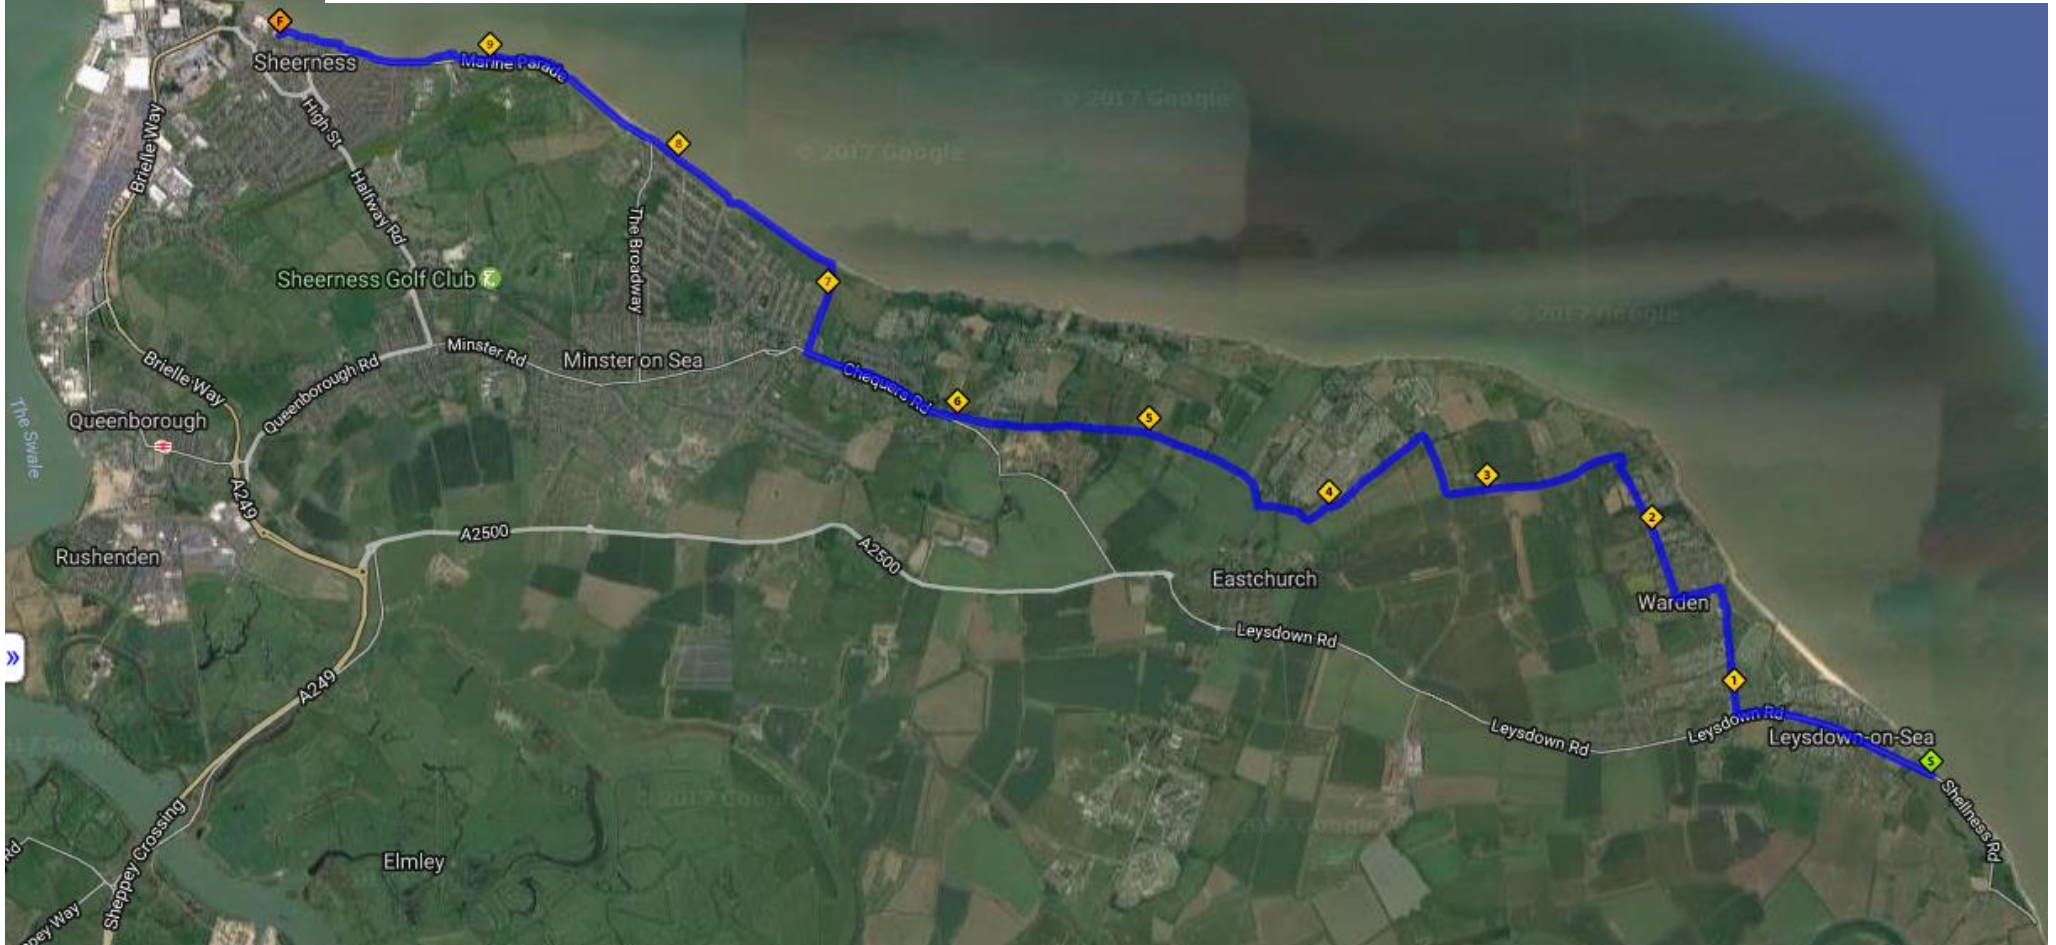

## The Island Run Map (10 miles) with mile markers

You can view this map and other Island running maps in more detail / zoom in at [www.walkjogrun.net](http://www.walkjogrun.net).

iPhone users can also download this map to the WalkJogRun GPS Running Routes App (no Android apps available)

(N.B. This route distance has been verified via GPS tracking. However the mapping tools do not allow for accurate distance marking. Therefore additional turn points have been added in order to display the mile markers correctly)